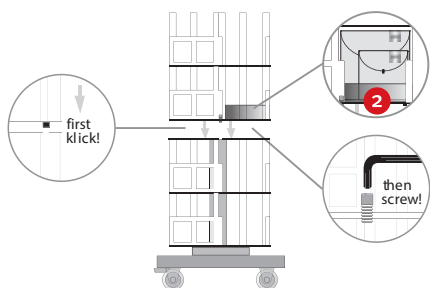

MARKETING TOOLS

NAPKIN SPINNER COMPACT 25x25

Drehständer für 32 Serviettenmotive
Napkin spinner for 32 napkin designs

- Hochwertiger Drehständer für Servietten
- Serviettenpräsentation auf 8 Ebenen
  à 4 Motive
- B 330 x H 1542 x T 330 mm
- 20,5 kg
- Drehbar & vierseitig bestückbar
- 4 Rollen 360°, 2 feststellbar
- Material: Metall & MDF
- Inkl. Montageanleitung

- *high quality spinner for napkins*
- *napkin presentation on 8 layers
  (4 designs / layer)*
- *W 330 x H 1542 x D 330*
- *20,5 kg*
- *rotating & four-sided equippable*
- *4 rollers 360°, 2 lockable*
- *material: metall & MDF*
- *incl. assembly instructions*

Leichter modularer Aufbau (1 Schraube/Modul)
easy & modular construction (1 screw/module)

Ohne Produkte / Products are not included

Display silver

1 097300 · SET
3 packages)

Ohne Produkte
Products are not included