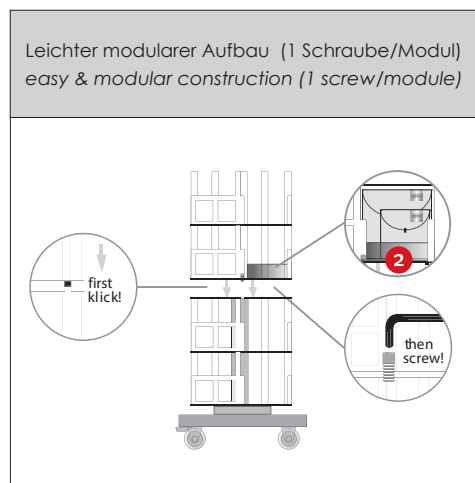

MARKETING TOOLS

NAPKIN SPINNER COMPACT 33x33

Drehständer für 32 Serviettenmotive
Napkin spinner for 32 napkin designs

- Hochwertiger Drehständer für Servietten
- Serviettenpräsentation auf 8 Ebenen à 4 Motive
- B 500 x H 1870 x T 500 mm
- 35 kg
- Variierbar in der Höhe
- Drehbar & vierseitig bestückbar
- 4 Rollen 360°, 2 feststellbar
- Material: Metall & MDF
- Inkl. Montageanleitung

- *high quality spinner for napkins*
- *napkin presentation on 8 layers (4 designs / layer)*
- *W 500 x H 1870 x D 500 mm*
- *35 kg*
- *varied in height*
- *rotating & four-sided equippable*
- *4 rollers 360°, 2 lockable*
- *material: metall & MDF*
- *incl. assembly instructions*

Display silver	
1	097256 · SET 3 packages)
2	097259 · 8 cover plates for cocktail napkins
Ohne Produkte <i>Products are not included</i>