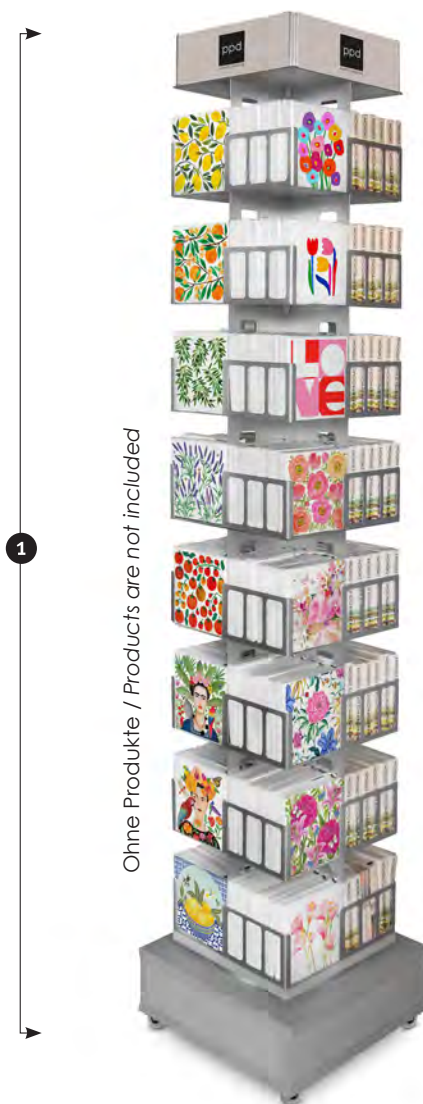

MARKETING TOOLS

NAPKIN SPINNER COMPACT 25x25

Drehständer für 32 Serviettenmotive
Napkin spinner for 32 napkin designs

- Hochwertiger Drehständer für Servietten
- Serviettenpräsentation auf 8 Ebenen
  à 4 Motive
- B 330 x H 1542 x T 330 mm
- 20,5 kg
- Drehbar & vierseitig bestückbar
- 4 Rollen 360°, 2 feststellbar
- Material: Metall & MDF
- Inkl. Montageanleitung

- *high quality spinner for napkins*
- *napkin presentation on 8 layers
  (4 designs / layer)*
- *W 330 x H 1542 x D 330*
- *20,5 kg*
- *rotating & four-sided equippable*
- *4 rollers 360°, 2 lockable*
- *material: metall & MDF*
- *incl. assembly instructions*

Leichter modularer Aufbau (1 Schraube/Modul)
easy & modular construction (1 screw/module)

Ohne Produkte / Products are not included

Display silver

1 097300 · SET
3 packages)

Ohne Produkte
Products are not included