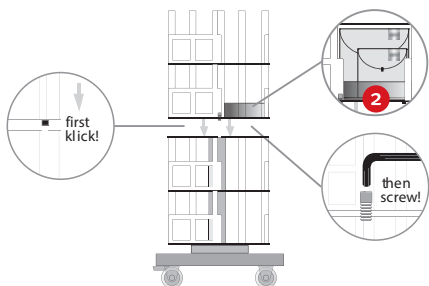

MARKETING TOOLS

NAPKIN SPINNER COMPACT 25x25

Drehständer für 32 Serviettenmotive
Napkin spinner for 32 napkin designs

- Hochwertiger Drehständer für Servietten
- Serviettenpräsentation auf 8 Ebenen à 4 Motive
- B 330 x H 1542 x T 330 mm
- 20,5 kg
- Drehbar & vierseitig bestückbar
- 4 Rollen 360°, 2 feststellbar
- Material: Metall & MDF
- Inkl. Montageanleitung

- *high quality spinner for napkins*
- *napkin presentation on 8 layers (4 designs / layer)*
- *W 330 x H 1542 x D 330*
- *20,5 kg*
- *rotating & four-sided equippable*
- *4 rollers 360°, 2 lockable*
- *material: metall & MDF*
- *incl. assembly instructions*

Leichter modularer Aufbau (1 Schraube/Modul)
easy & modular construction (1 screw/module)

Ohne Produkte / Products are not included

Display silver

1 097300 · SET
3 packages)

Ohne Produkte
Products are not included