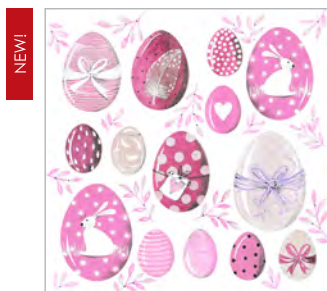

233002944 · Easter Green

233002953 · Easter Rose