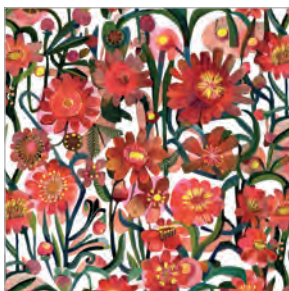

133002556 · Spraxis